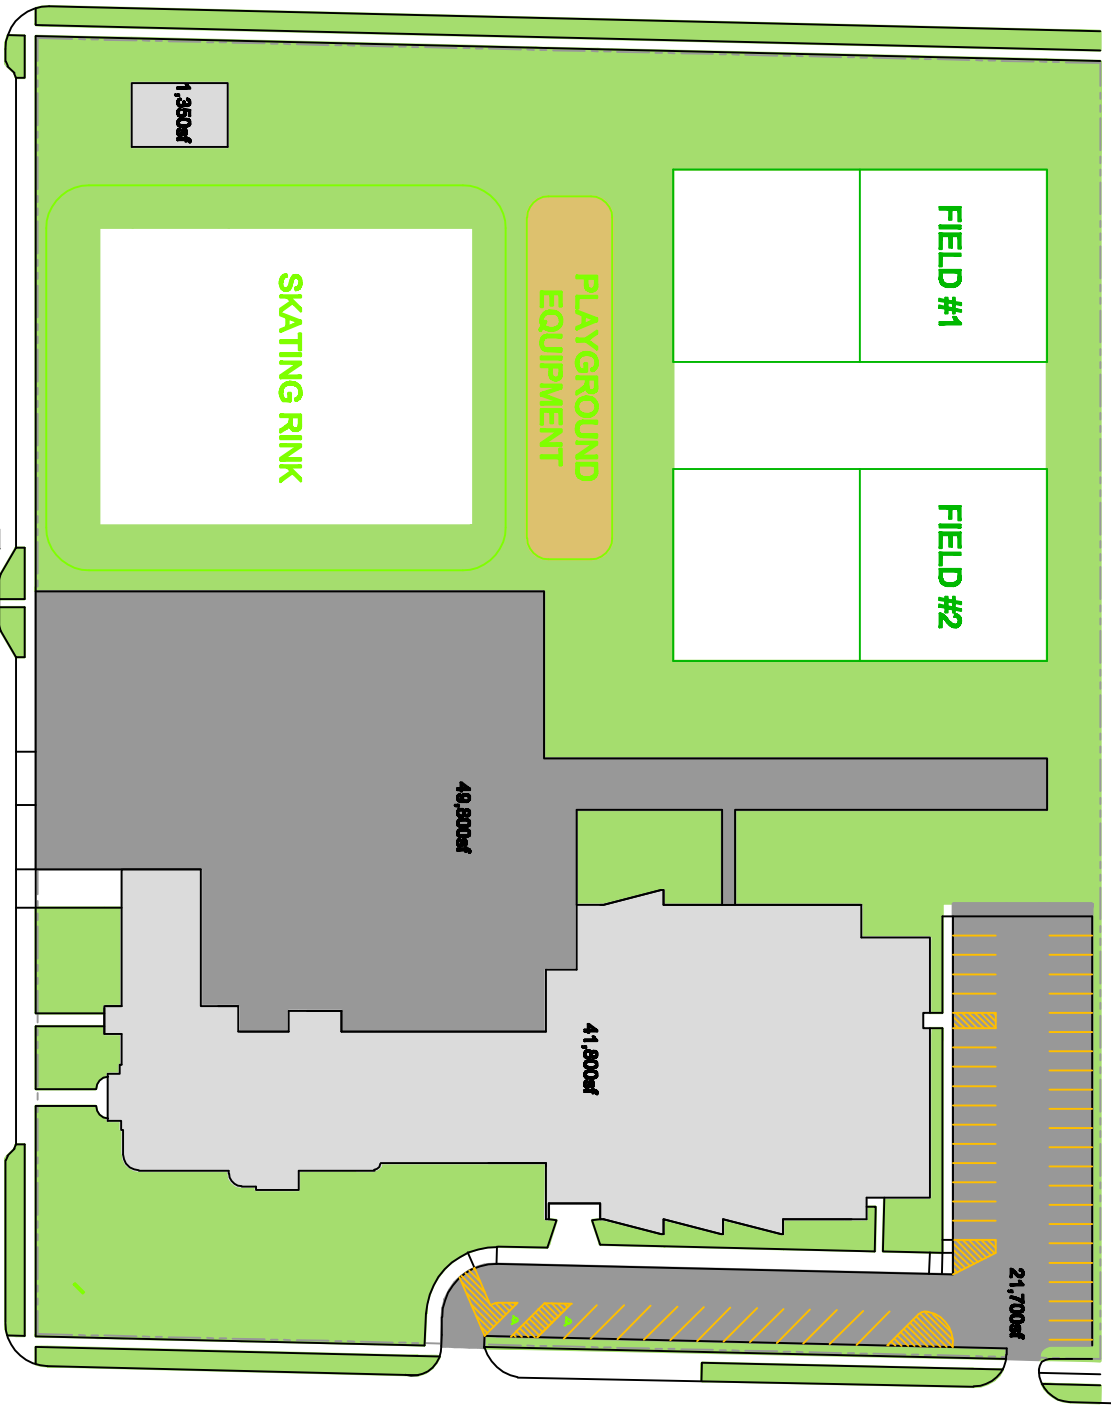

6.92 ACRES

NORTH

EAU CLAIRE AREA SCHOOL DISTRICT  
**SAM DAVEY ELEMENTARY SCHOOL**  
SITE PLAN

- BUILDING AREAS
- ASPHALT PAVING AREAS
- IRRIGATED WITH WELL WATER
- IRRIGATED WITH CITY WATER
- NON-IRRIGATED MOWED AREA
- PLAYGROUND SURFACING