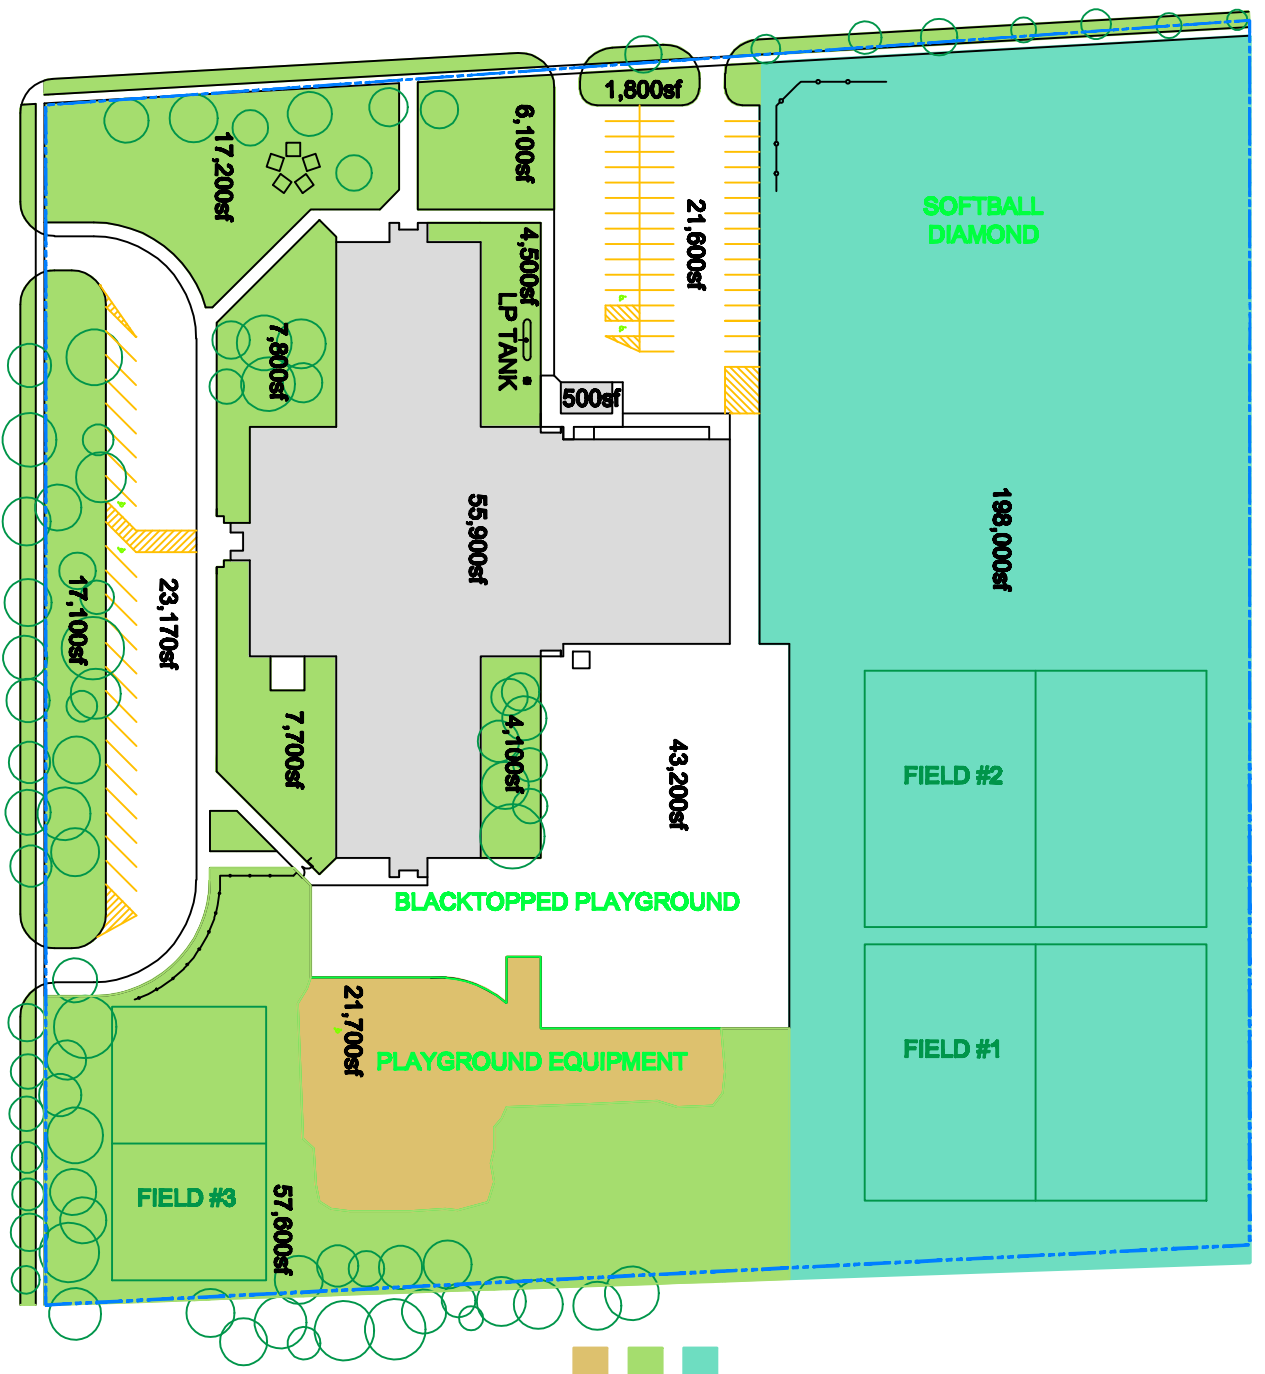

EAU CLAIRE AREA SCHOOL DISTRICT
MEADOWVIEW ELEMENTARY SCHOOL
 SITE PLAN

- BUILDING AREAS**
- ASPHALT PAVING AREAS**
- IRRIGATED WITH CITY WATER**
- NON-IRRIGATED MOWED AREA**
- PLAYGROUND SURFACING**